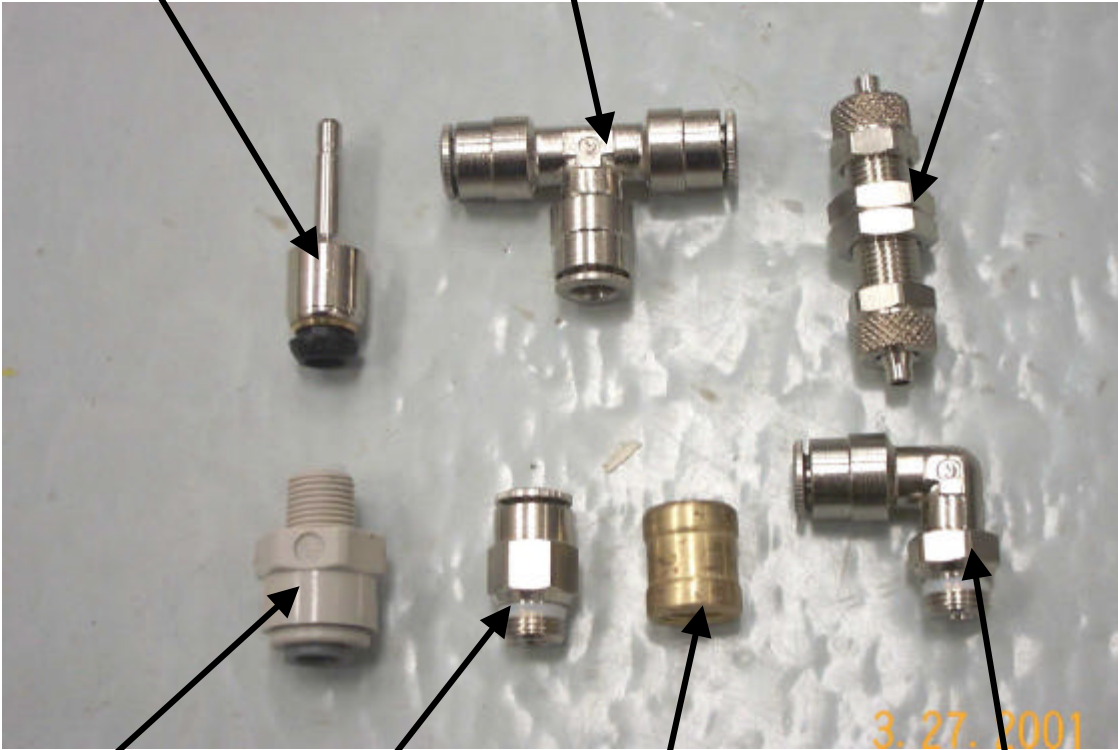

Air Fittings

4793813-01

5700321-03

4703926-03

N/A

5700923-01

7412209-20

5700318-05

Air Fittings

4704065-01
(Screw)

5700316-07
(90° fitting)

8775365-02
(6mm Grey Tubing)

5700321-03
(T connection)

5613877-01
(Short Motor Connector)

5609320-01
(Gasket/Washer)

5613877-02
(Long Motor Connector)

Part #	Description
4703926-03	FITTING,BULKHEAD UNION,AIR
4704065-01	NIPPLE,SINGLE BANJO
4793813-01	RESTRICTION,6/4MM,90902021-10
5609320-01	WASHER,M5 NBR/S/S IL-M5 34634
5613877-01	ORIFICE,DR MOTOR,BRS,D=1.0MM
5613877-02	ORIFICE,DR MOTOR,BRS,D=1.2MM
5700316-07	COUPLING,DOOR MOTOR,6-M5
5700318-05	COUPLING,ANGLED,6/4MM 1/8"
5700321-03	FTG,CMPRSN TEE,LOADED DISC
5700923-01	UNION,STRAIGHT,6/4MM 1/8"
7412209-20	MUFF ISO 228/1-G,1/8"MSG
8775365-02	AIR-LINE TUBING,6MMODX4.2MMID